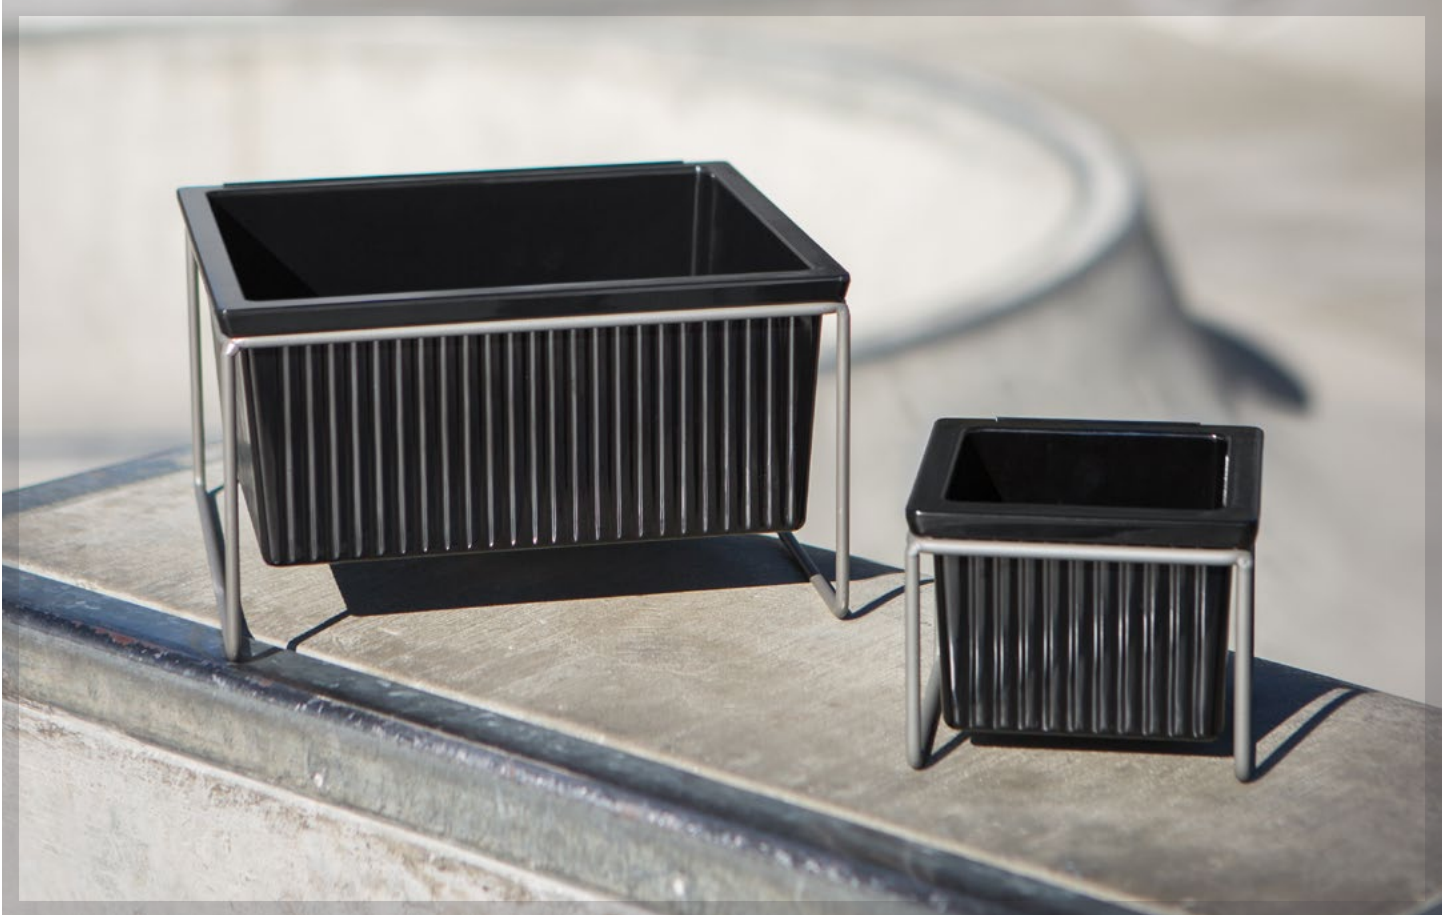

AREA

Perfectly practical, these sturdy Melamine crocks fit into the [Bamboo Reversible Pedestals](#) and the [Simply Modular Racks](#).

Colors

Black
(010)

White
(020)

CKSQ-115
square crock, 8 qt.
11.5" x 11.5" x 5"

CKSQ-94
square crock, 3.5 qt.
9" x 9" x 4"

CKSQ-64
square crock, 1.25 qt.
5.75" x 5.75" x 4"